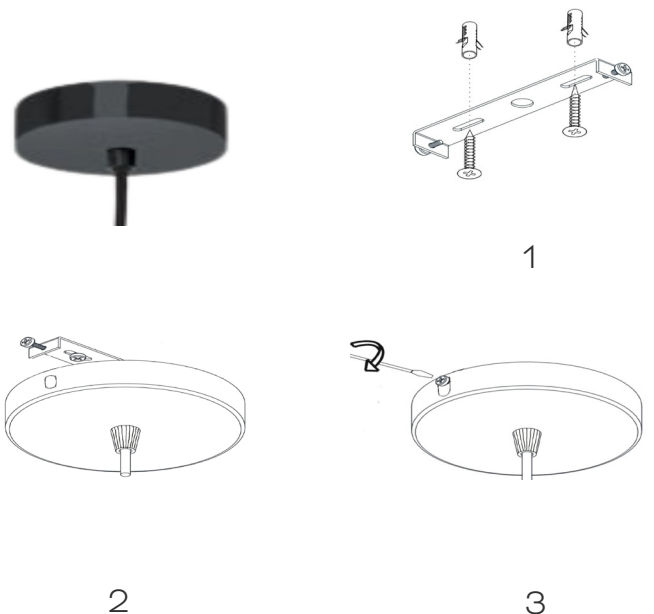

ASSEMBLY INFO