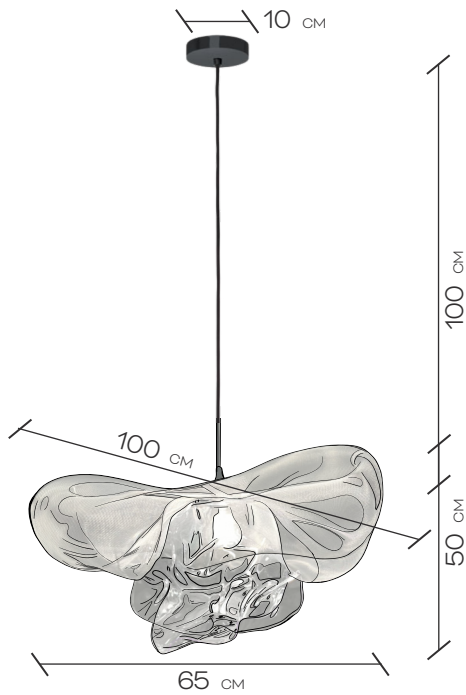

ARABESQUE
PAS DES DEUX COLLECTION 2024

1

DIMENSIONS

2

MATERIALS & COMPONENTS

LAMPSHADE

ALUMINIUM MESH

BLACK

WHITE

METALLIC

CUSTOM
PER
REQUEST
RAL

ACRYLIC GLASS

CLEAR

CANOPY AND CABLE

STEEL GLOSS- PLATED

BLACK TEXTILE CABLE | 1M [LENGTH CUSTOMIZABLE]

WEIGHT

3 KG.

3

TECHNICAL INFO

RECOMMENDED BULBS

E27 LED- MAX. 1X10 W | 230V

3.1

INFO